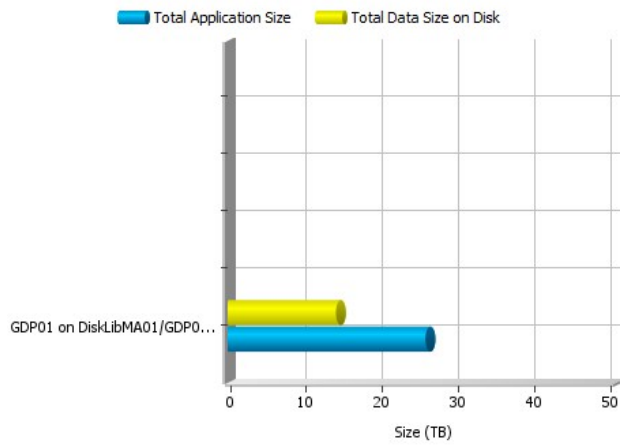

Charts

Data Written by Storage Policy Copy

Deduplication Savings by DDB

Chart Labels

Data Written by Storage Policy Copy

GDP01 on DiskLibMA01/GDP01 on DiskLibMA01_Primary

Databases - 1 Row

Deduplication Engine	Execution Time	Baseline Size (GB)	Total Application Size	Total Data Size on Disk	Deduplication Savings	Number of Partitions	Average Q&I Time (ms)	Total Number of Jobs
GDP01 on DiskLibMA01_13	12/10/2019 03:34 P M	9 TB	26,33 TB	14,58 TB	44.63%	1	527	131 148 144

Dependent Copies Information - 5 Rows

Deduplication Engine	Name	Storage Policy	Storage Policy Copy	Total Application Size	Total Data Size on Disk	Deduplication Savings	Number Of Jobs
GDP01 on DiskLibMA01_13	MaxDB critical on DiskLibMA01	Primary	Primary	1,7 TB	1,75 TB	0%	198
GDP01 on DiskLibMA01_13	MaxDB non-critical on DiskLibMA01	Primary	Primary	177,11 GB	54,83 GB	69.04%	294
GDP01 on DiskLibMA01_13	QAS HANA systems data on DiskLibMA01	Primary	Primary	10,53 TB	6,19 TB	41.22%	398
GDP01 on DiskLibMA01_13	QAS HANA systems logs on DiskLibMA01	Primary	Primary	1,56 TB	398,09 GB	75.04%	1936
GDP01 on DiskLibMA01_13	VMware VM's on DiskLibMA01	Primary	Primary	12,37 TB	6,19 TB	49.93%	50