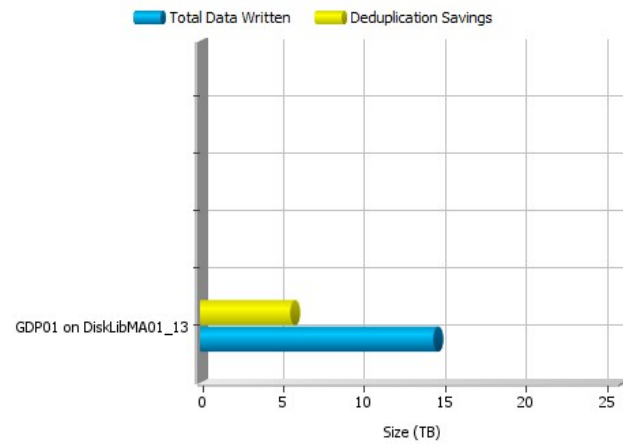

Charts

Data Written by Storage Policy Copy

Deduplication Savings by DDB

Chart Labels

Data Written by Storage Policy Copy

GDP01 on DiskLibMA01/GDP01 on DiskLibMA01_Primary

Databases - 1 Row

Deduplication Engine	Execution Time	Baseline Size (GB)	Total Application Size	Total Data Size on Disk	Deduplication Savings	Number of Partitions	Average Q&I Time (ms)	Total Number of Jobs
GDP01 on DiskLibMA01_13	12/10/2019 03:34 P M	9 TB	26,33 TB	14,58 TB	44.63%	1	527	131 148 144

Dependent Copies Information - 5 Rows

Deduplication Engine	Name	Storage Policy	Storage Policy Copy	Total Application Size	Total Data Size on Disk	Deduplication Savings	Number Of Jobs
GDP01 on DiskLibMA01_13	MaxDB critical on DiskLibMA01	Primary	Primary	1,7 TB	1,75 TB	0%	198
GDP01 on DiskLibMA01_13	MaxDB non-critical on DiskLibMA01	Primary	Primary	177,11 GB	54,83 GB	69.04%	294
GDP01 on DiskLibMA01_13	QAS HANA systems data on DiskLibMA01	Primary	Primary	10,53 TB	6,19 TB	41.22%	398
GDP01 on DiskLibMA01_13	QAS HANA systems logs on DiskLibMA01	Primary	Primary	1,56 TB	398,09 GB	75.04%	1936
GDP01 on DiskLibMA01_13	VMware VM's on DiskLibMA01	Primary	Primary	12,37 TB	6,19 TB	49.93%	50