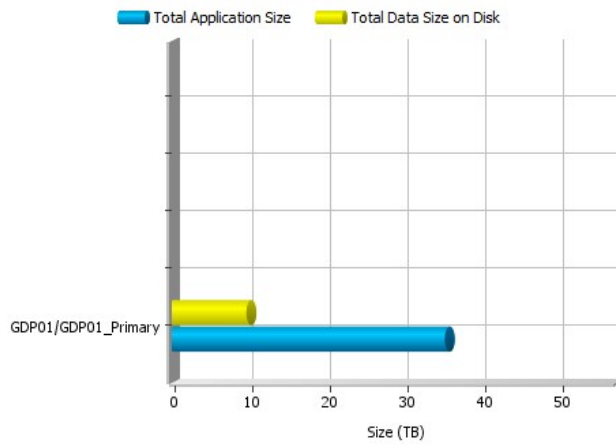

Storage Policy Copy - GDP01/GDP01_Primary

Data as of: 28 ноября 2020 г. 13:13:08

Properties

Storage Policy	GDP01
Storage Policy Copy	GDP01_Primary
Total Application Size	35,38 TB
Total Data Size on Disk	9,92 TB
Deduplication Savings	71.95%
Free Space On Library	2,74 TB
Retention Days	N/A
Retention Cycles	N/A

Charts

Data Written by Storage Policy Copy

Deduplication Savings by DDB

Chart Labels

Deduplication Savings by DDB

SIDB_GlobalDedup_GlobalDedup_Primary(Nov 24 2017 11:05AM)

Databases - 1 Row

Deduplication Engine	Execution Time	Baseline Size(GB)	Total Application Size	Total Data Size on Disk	Deduplication Savings	Number of Partitions	Average Q&I Time (ms)	Number of Jobs
SIDB_GlobalDedup_GlobalDedup_Primary(Nov 24 2017 11:05AM)	11/24/2017 01:05 PM	820,36 GB	35,38 TB	9,92 TB	71.95%	1	426	111 555 824

Dependent Copies Information - 11 Rows

Deduplication Engine	Name	Storage Policy	Storage Policy Copy	Total Application Size	Total Data Size on Disk	Deduplication Savings	Number Of Jobs
SIDB_GlobalDedup_GlobalDedup_Primary(Nov 24 2017 11:05AM)	Default backup to disk library		Primary	71,4 GB	38,77 GB	45.68%	10
SIDB_GlobalDedup_GlobalDedup_Primary(Nov 24 2017 11:05AM)	DEV HANA systems data		Primary	3,87 TB	1,71 TB	55.90%	410
SIDB_GlobalDedup_GlobalDedup_Primary(Nov 24 2017 11:05AM)	DEV HANA systems logs		Primary	9,72 TB	913,77 GB	90.80%	6161
SIDB_GlobalDedup_GlobalDedup_Primary(Nov 24 2017 11:05AM)							