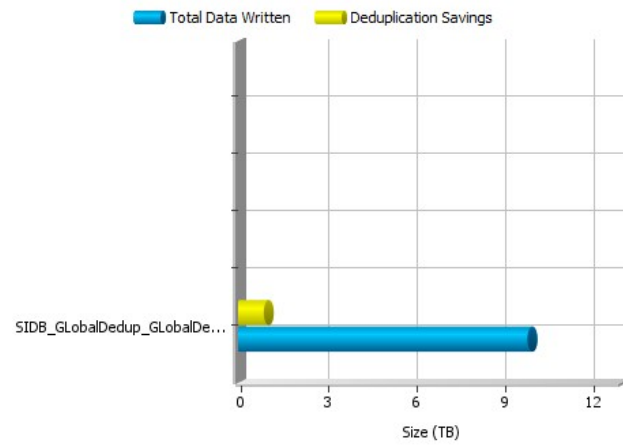

Storage Policy Copy - GDP01/GDP01_Primary

Data as of: 28 ноября 2020 г. 13:13:08

Properties

Storage Policy	GDP01
Storage Policy Copy	GDP01_Primary
Total Application Size	35,38 TB
Total Data Size on Disk	9,92 TB
Deduplication Savings	71.95%
Free Space On Library	2,74 TB
Retention Days	N/A
Retention Cycles	N/A

Charts

Data Written by Storage Policy Copy

Deduplication Savings by DDB

Chart Labels

Deduplication Savings by DDB

SIDB_GlobalDedup_GlobalDedup_Primary(Nov 24 2017 11:05AM)

Databases - 1 Row

Deduplication Engine	Execution Time	Baseline Size(GB)	Total Application Size	Total Data Size on Disk	Deduplication Savings	Number of Partitions	Average Q&I Time (ms)	Number of Jobs
SIDB_GlobalDedup_GlobalDedup_Primary(Nov 24 2017 11:05AM)	11/24/2017 01:05 PM	820,36 GB	35,38 TB	9,92 TB	71.95%	1	426	111 555 824

Dependent Copies Information - 11 Rows

Deduplication Engine	Name	Storage Policy	Storage Policy Copy	Total Application Size	Total Data Size on Disk	Deduplication Savings	Number Of Jobs
SIDB_GlobalDedup_GlobalDedup_Primary(Nov 24 2017 11:05AM)	Default backup to disk library		Primary	71,4 GB	38,77 GB	45.68%	10
SIDB_GlobalDedup_GlobalDedup_Primary(Nov 24 2017 11:05AM)	DEV HANA systems data		Primary	3,87 TB	1,71 TB	55.90%	410
SIDB_GlobalDedup_GlobalDedup_Primary(Nov 24 2017 11:05AM)	DEV HANA systems logs		Primary	9,72 TB	913,77 GB	90.80%	6161
SIDB_GlobalDedup_GlobalDedup_Primary(Nov 24 2017 11:05AM)							